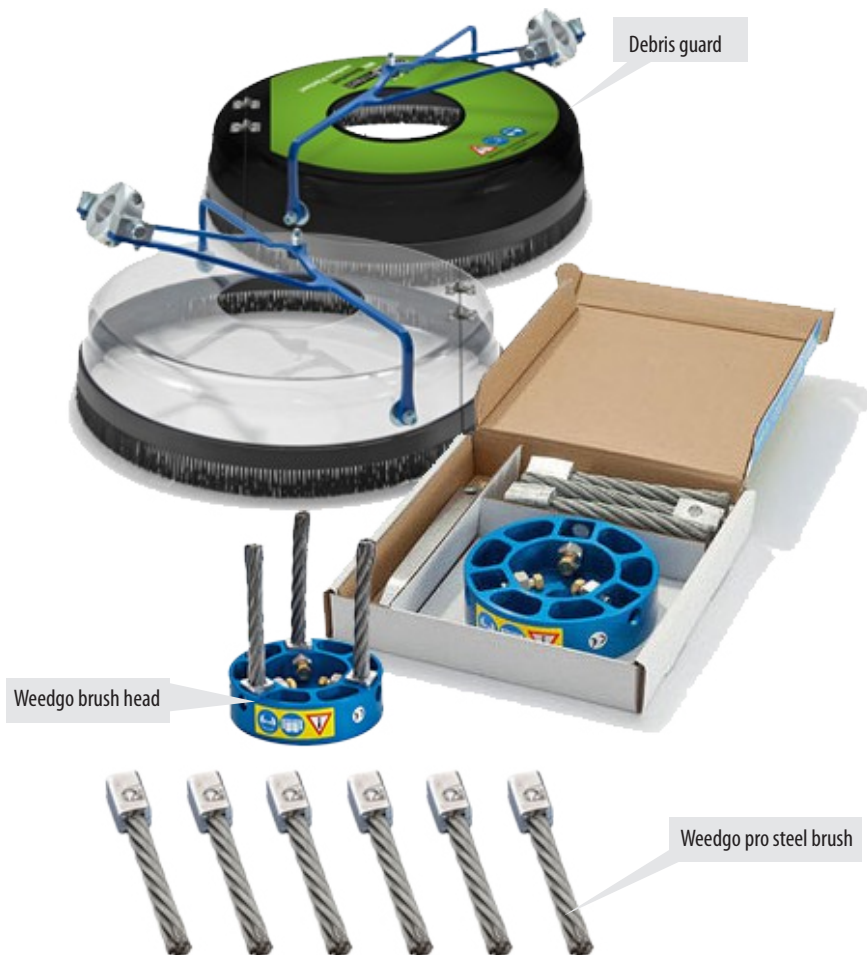

Weedgo-series Weedgo! QuickPro

£450

Strimmer Head Connection

This product will fit brushcutter with

- Head Connection:** 20/25.4mm
- Shaft Diameter:** 26/28/30/32/36/38mm
- Engine Size:** 35 cc minimum
- Output Shaft Power:** at least 2.5 hp (1.8 kW)

The WeedGo! is designed for removal in smaller areas and around tricky obstacles like benches or railings, which are difficult to access with a larger weedbrush. It is really easy to carry as an extra tool with your brushcutter, taking up little extra space.

The 15-year success story of the original weed brush continues! The new Weedgo®!QuickPro scores with fast and tool-free changing of the bunches and an improved brushcutter socket. The Weedgo! QuickPro is a weedbrush attachment that fits your brushcutter or strimmer. The weedbrush allows clearance of moss and weeds from hard surfaces such as tarmac or block paving.

Operating the machine is similar to normal use with a strimming line, except the brush is kept in contact with the ground the whole time. When up to full speed it is very simple to control and lifts the moss with relative ease. It is advisable to use the brush for smaller tasks and away from windows etc, as the head is spinning very fast and can throw stones. The Weedgo Pro features three replaceable brushes that can be changed in a few seconds without tools. Steel or Nylon brushes are available.